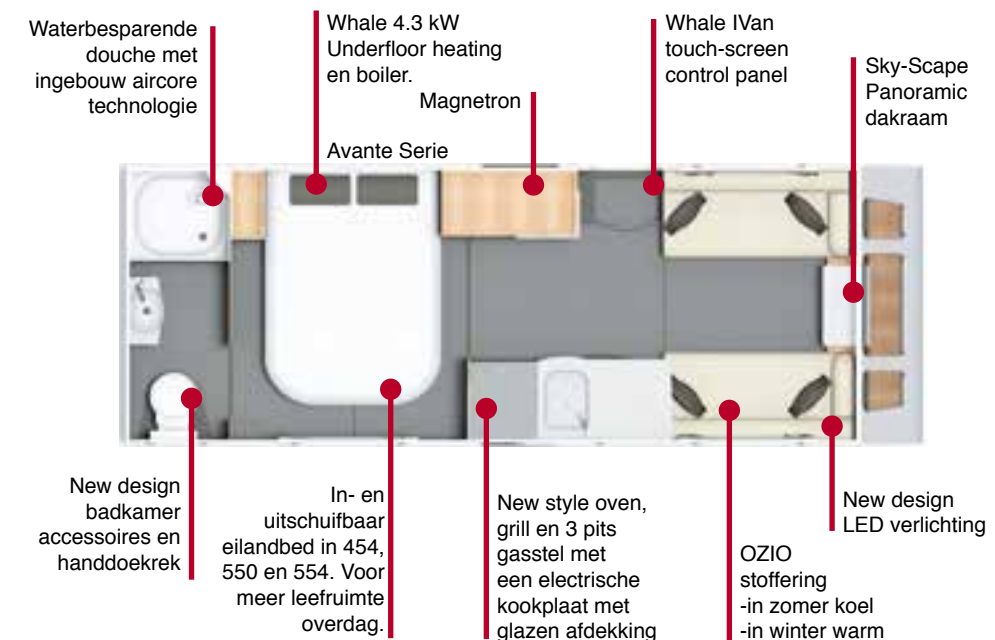

New items

Welcome to a world of

TECHNOLOGY PARTNERS

The most advanced technology used in touring caravan engineering .

Strong

SoLiD Construction means our caravans offer industry leading integrity and rigidity.

Light

Fully bonded construction enables lighter vehicles which improves fuel consumption.

Dry

Waterproof joints and 95% fewer exterior screws create an impenetrable water barrier.

ingenious design and supreme comfort.

Elddis biedt u een serie caravans met een onderscheidende uitstraling. Door de unieke verlijming van de constructie een gewichtsbesparing die op kan lopen tot 200kg ten opzichte van andere merken....

Het interieur is doordacht ontwikkeld met veel bewegingsruimte en comfort. Luxe badkamers met een separate douchecabine. Elddis is een self supporting caravan. Dit betekent dat u altijd en overal kunt staan, onafhankelijk maar toch voorzien en genietend van alle luxe. Elddis de 'camper' onder de caravans.

Enjoy your holidays with Elddis